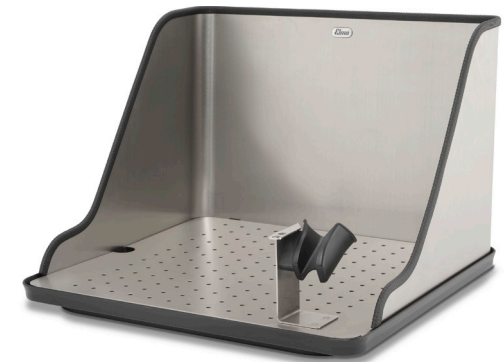

Elmasteam Accessories - Evaporating dish

- Condensate and dirt are collected during evaporation - this keeps the workplace clean.
- Can be completely dismantled into individual parts.
- Easy to clean due to smooth surfaces.
- User-friendly holder for the Elmasteam handpiece.
- Holder for the Elmasteam handpiece can be freely positioned.
- Holder for tweezers integrated in the Elmasteam handpiece holder.
- Easy to transport and flexible use in the cleaning process.

Order number	1075962
List price	260,00 €
Ext. Dimension W / D / H (mm)	450 / 355 / 300
Int. Dimension W ₁ / D ₁ (mm)	350 / 350
Weight (kg)	3,6

Dimension definition

All prices ex works, excluding packaging.