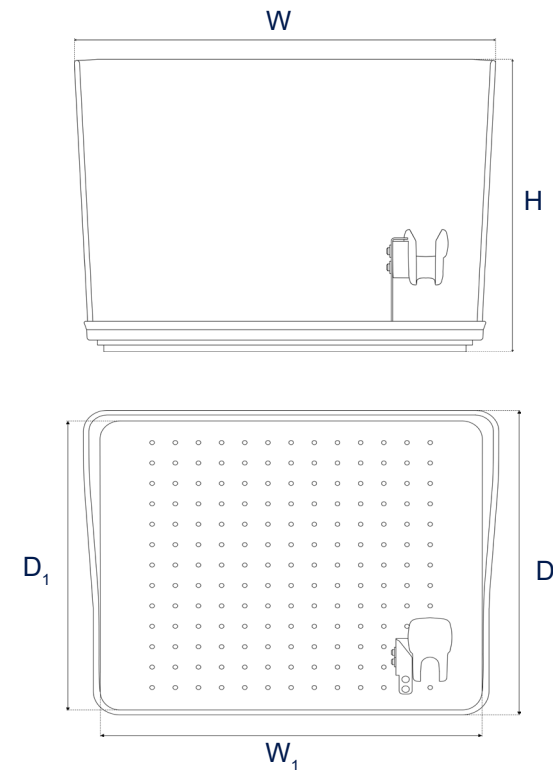

Elmasteam Accessories - Evaporating dish

- Condensate and dirt are collected during evaporation - this keeps the workplace clean.
- Can be completely dismantled into individual parts.
- Easy to clean due to smooth surfaces.
- User-friendly holder for the Elmasteam handpiece.
- Holder for the Elmasteam handpiece can be freely positioned.
- Holder for tweezers integrated in the Elmasteam handpiece holder.
- Easy to transport and flexible use in the cleaning process.

Order number	1075962
List price	260,00 €
Ext. Dimension W / D / H (mm)	450 / 355 / 300
Int. Dimension W ₁ / D ₁ (mm)	350 / 350
Weight (kg)	3,6

Dimension definition

All prices ex works, excluding packaging.

The drawings are meant as a visualization aid and are not true to scale.

Technical specifications serve as orientation values and are subject to tolerances due to production and manufacturing. Proper operation can only be guaranteed when using original Elma accessories.